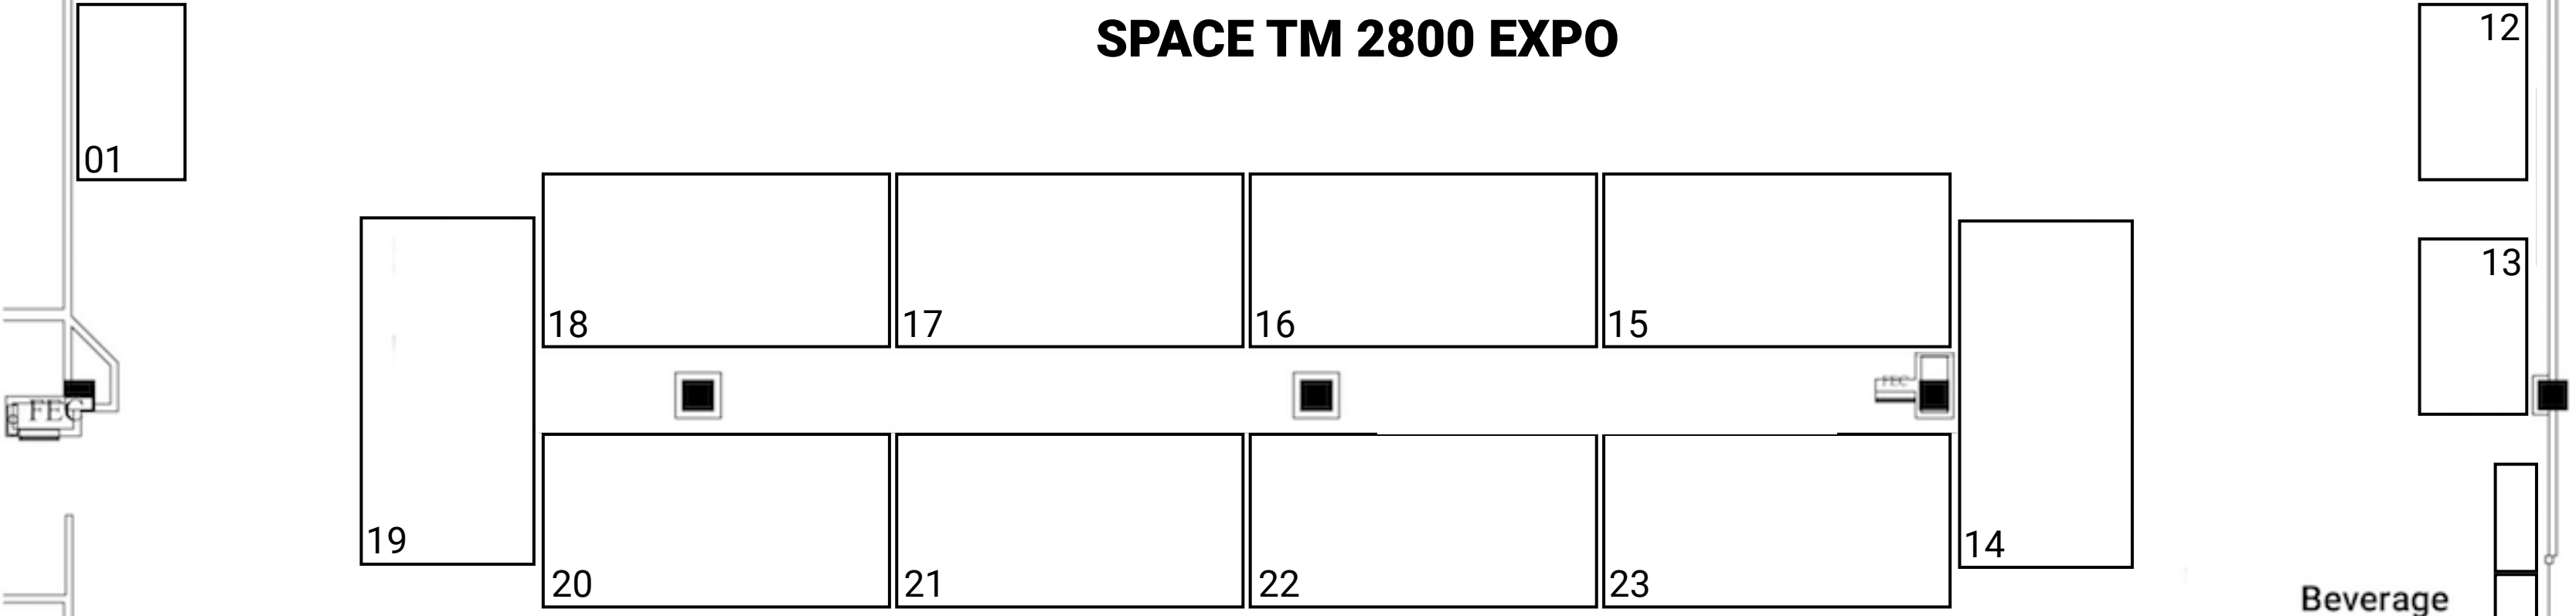

SPACE TM 2800 EXPO

Beverage Service

SPACE TM 2800 EXPO

**ASID TEXAS CHAPTER
CELEBRATING DESIGN TEXAS 2022**

Entrance /
Check-In Desk

Entrance to
Classroom,
[TM 2844]