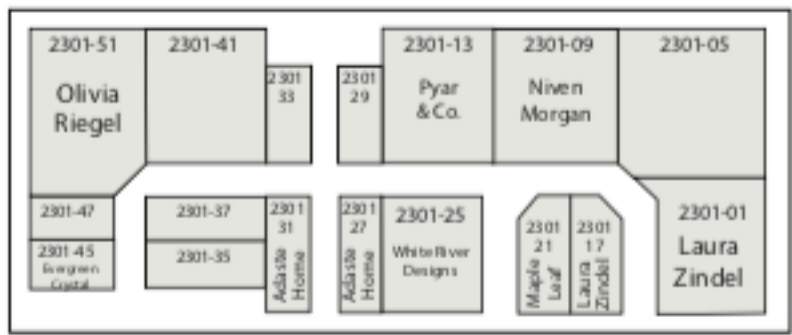

Freight Elevator for Exhibitor/Sponsor Move-In/Move-Out

Location of Expo: Trade Mart 2nd Floor - 2800 Expo

Trade Mart-2

Escalator

Escalator

Location of CEUs: Trade Mart 2nd Floor - 2844 Hospitality Suite (accessible only from Expo Floor)

TO WTC

The 2301 COLLECTION

Trade Mart Main Entrance (on 1st Floor) for Attendees