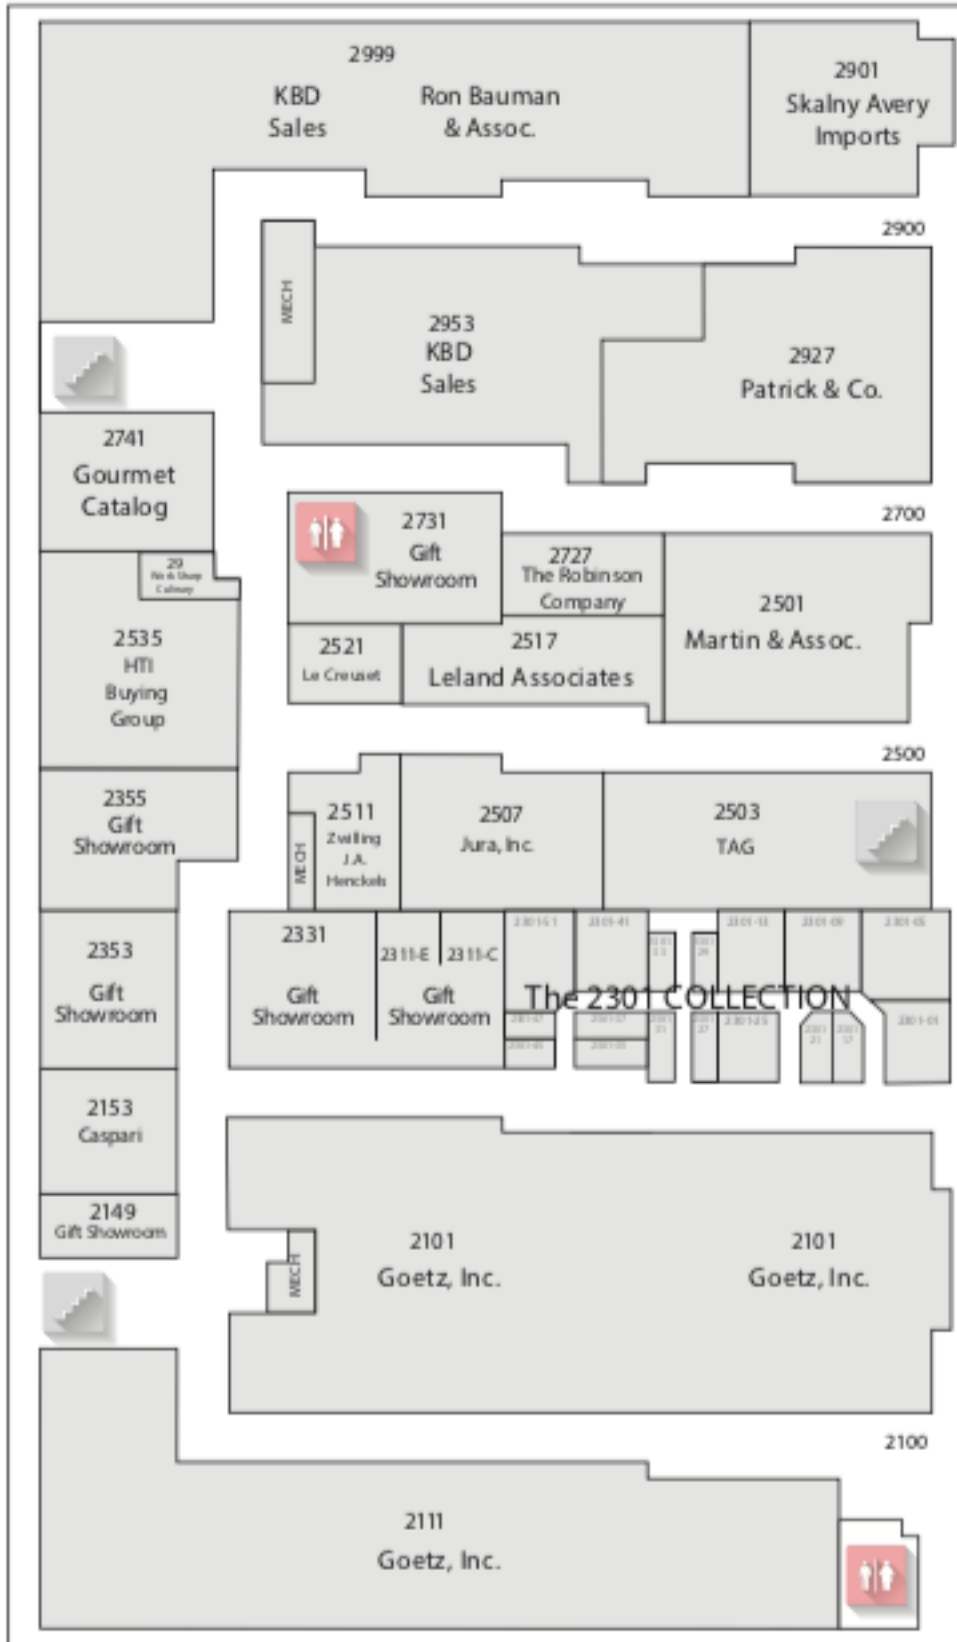

Freight Elevator for Exhibitor/Sponsor Move-In/Move-Out

Location of Expo: Trade Mart 2nd Floor - 2800 Expo

Trade Mart-2

Escalator

Escalator

Location of CEUs: Trade Mart 2nd Floor - 2844 Hospitality Suite (accessible only from Expo Floor)

TO WTC

The 2301 COLLECTION

Trade Mart Main Entrance (on 1st Floor) for Attendees