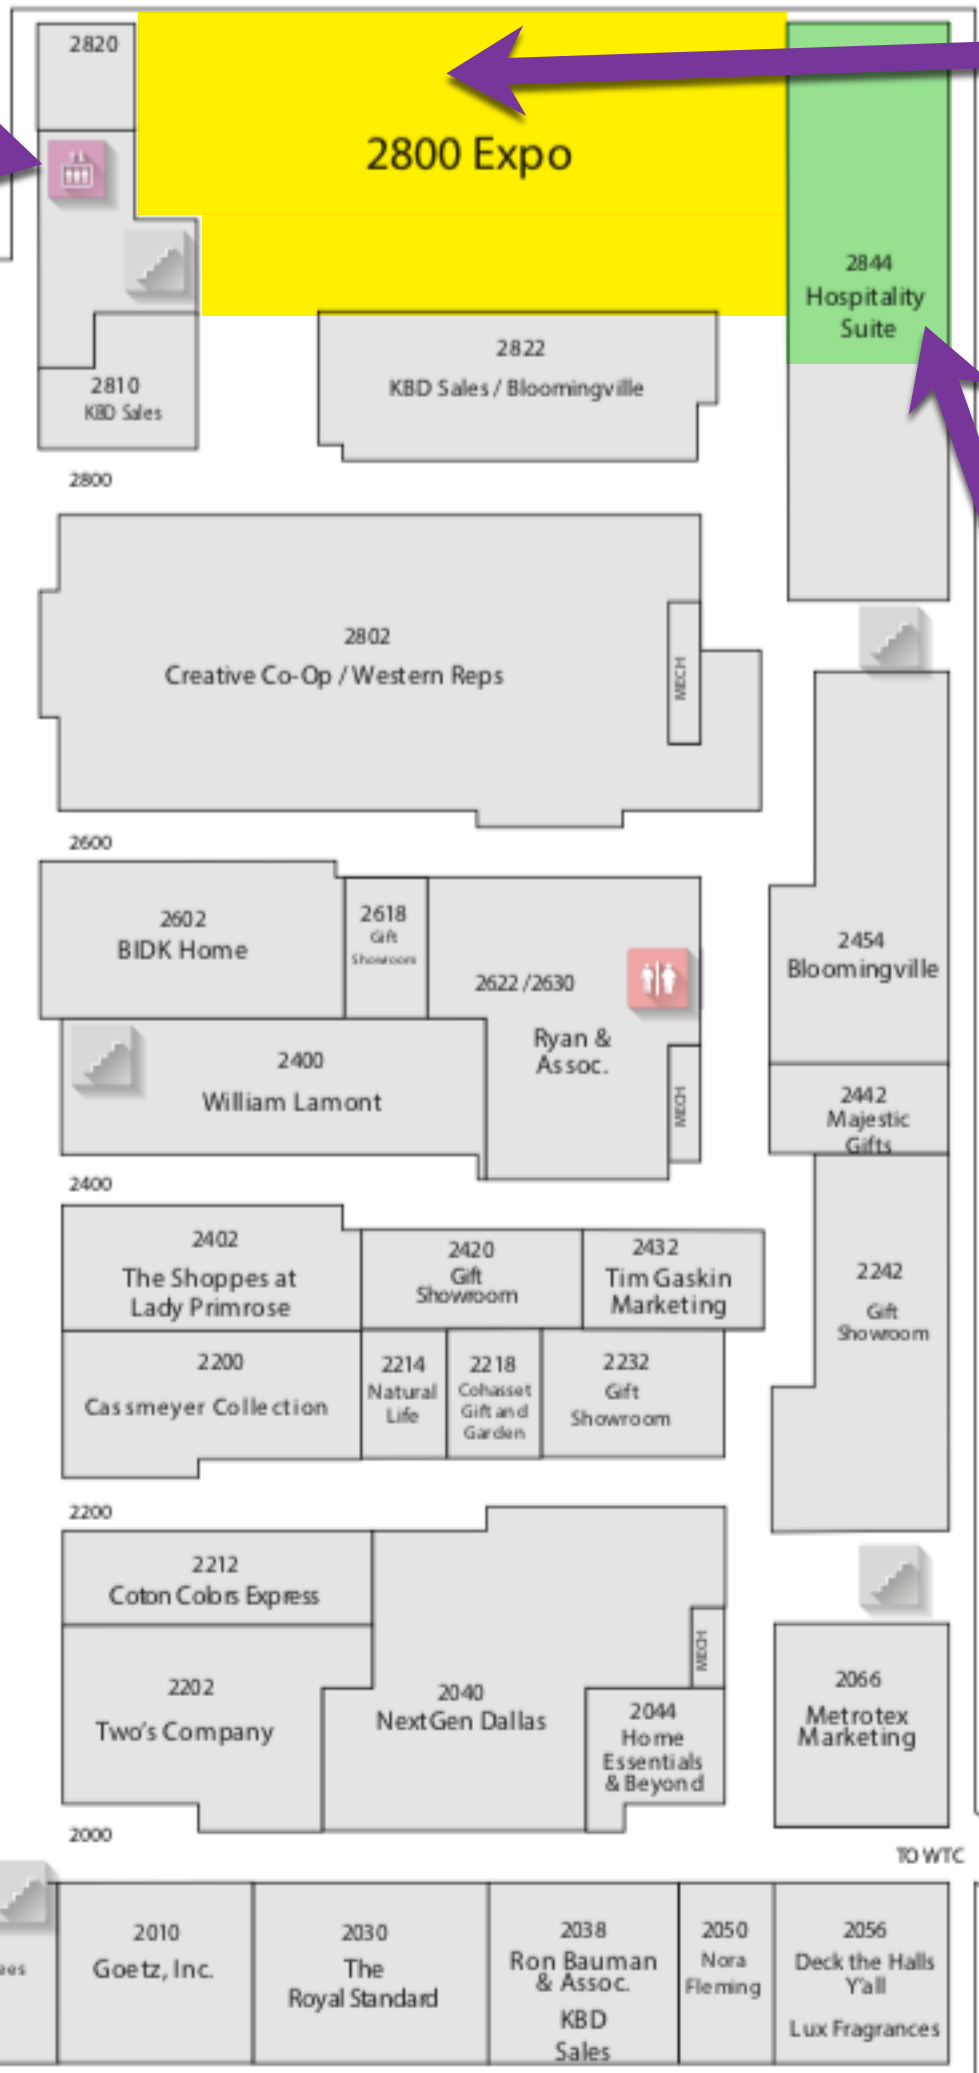

Freight Elevator for Exhibitor/Sponsor Move-In/Move-Out

Location of Expo: Trade Mart 2nd Floor - 2800 Expo

Trade Mart-2

Escalator

Escalator

Location of CEUs: Trade Mart 2nd Floor - 2844 Hospitality Suite (accessible only from Expo Floor)

TO WTC

The 2301 COLLECTION

Trade Mart Main Entrance (on 1st Floor) for Attendees