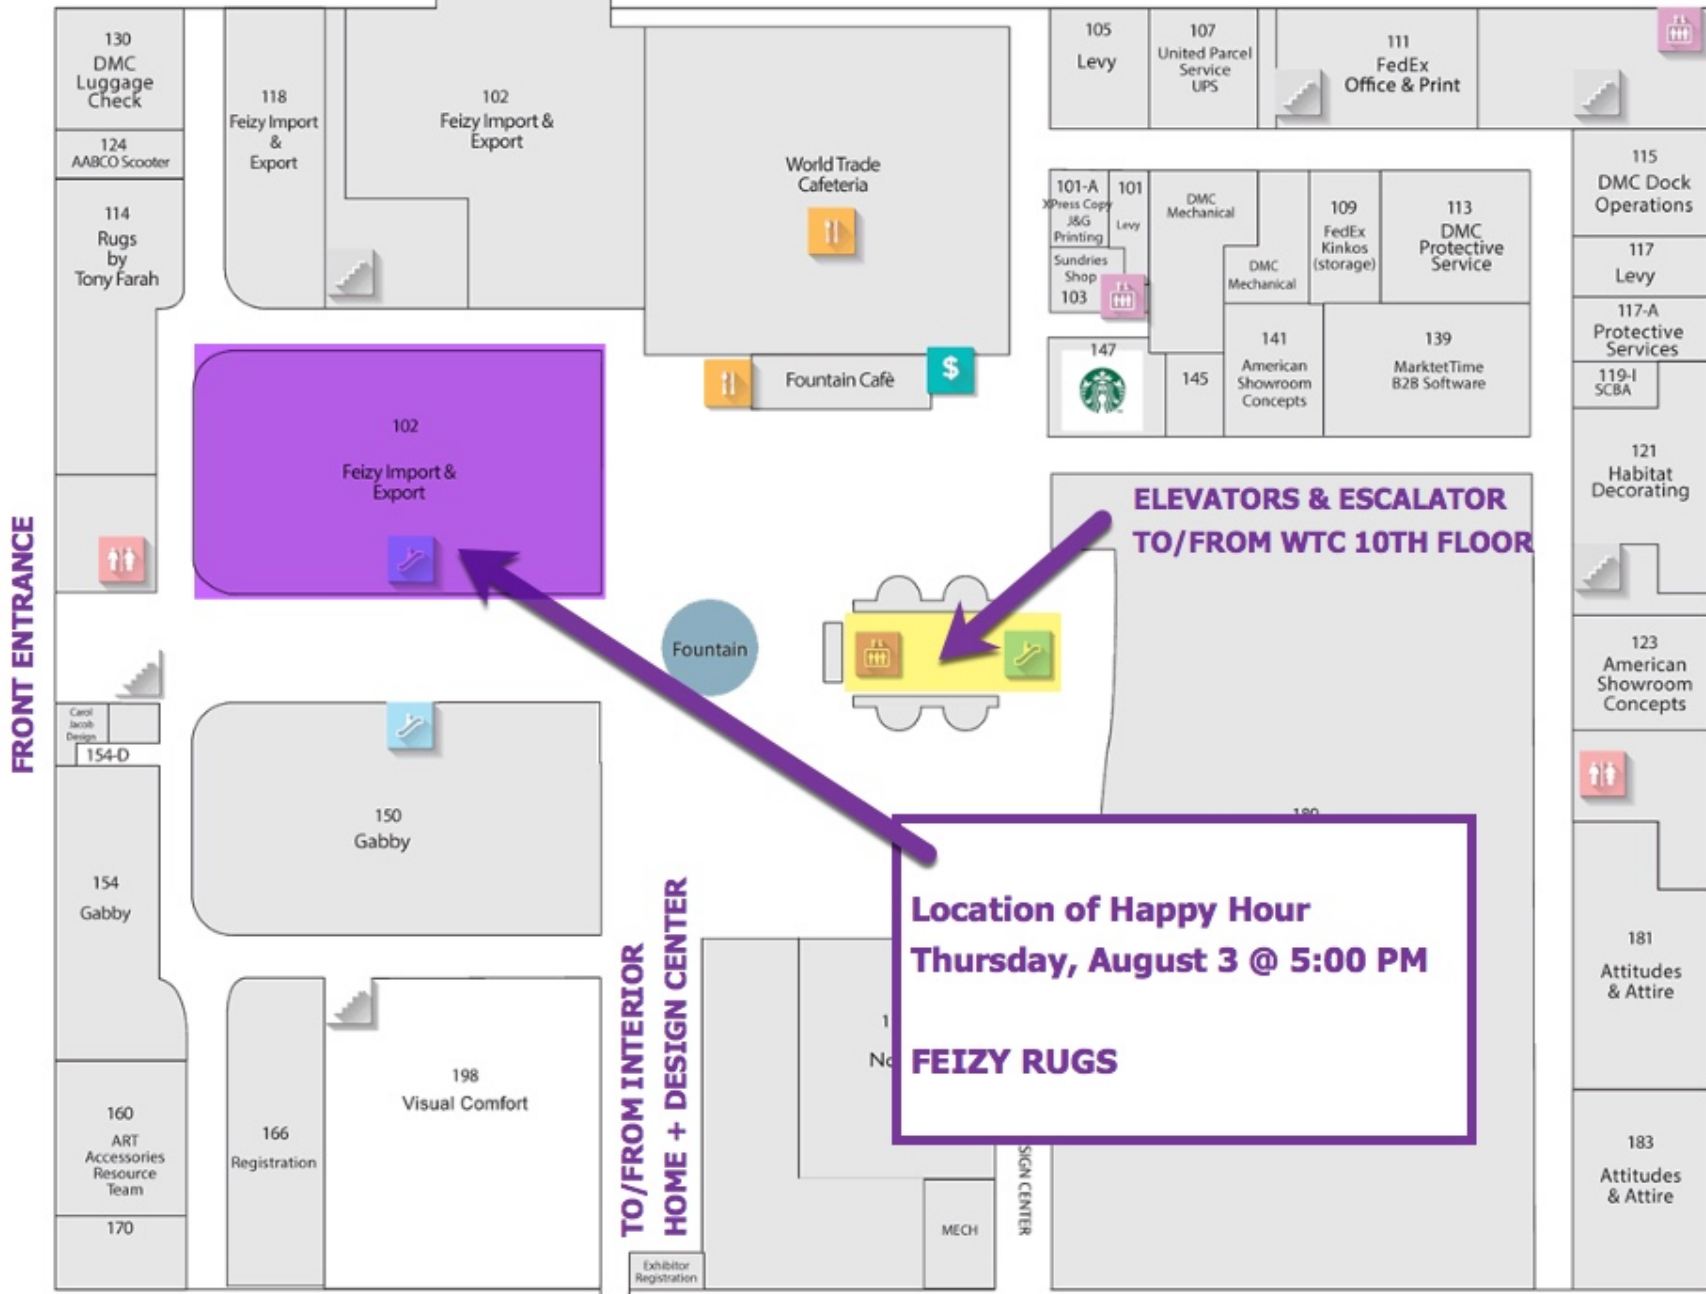

DMC World Trade Center - 1st Floor