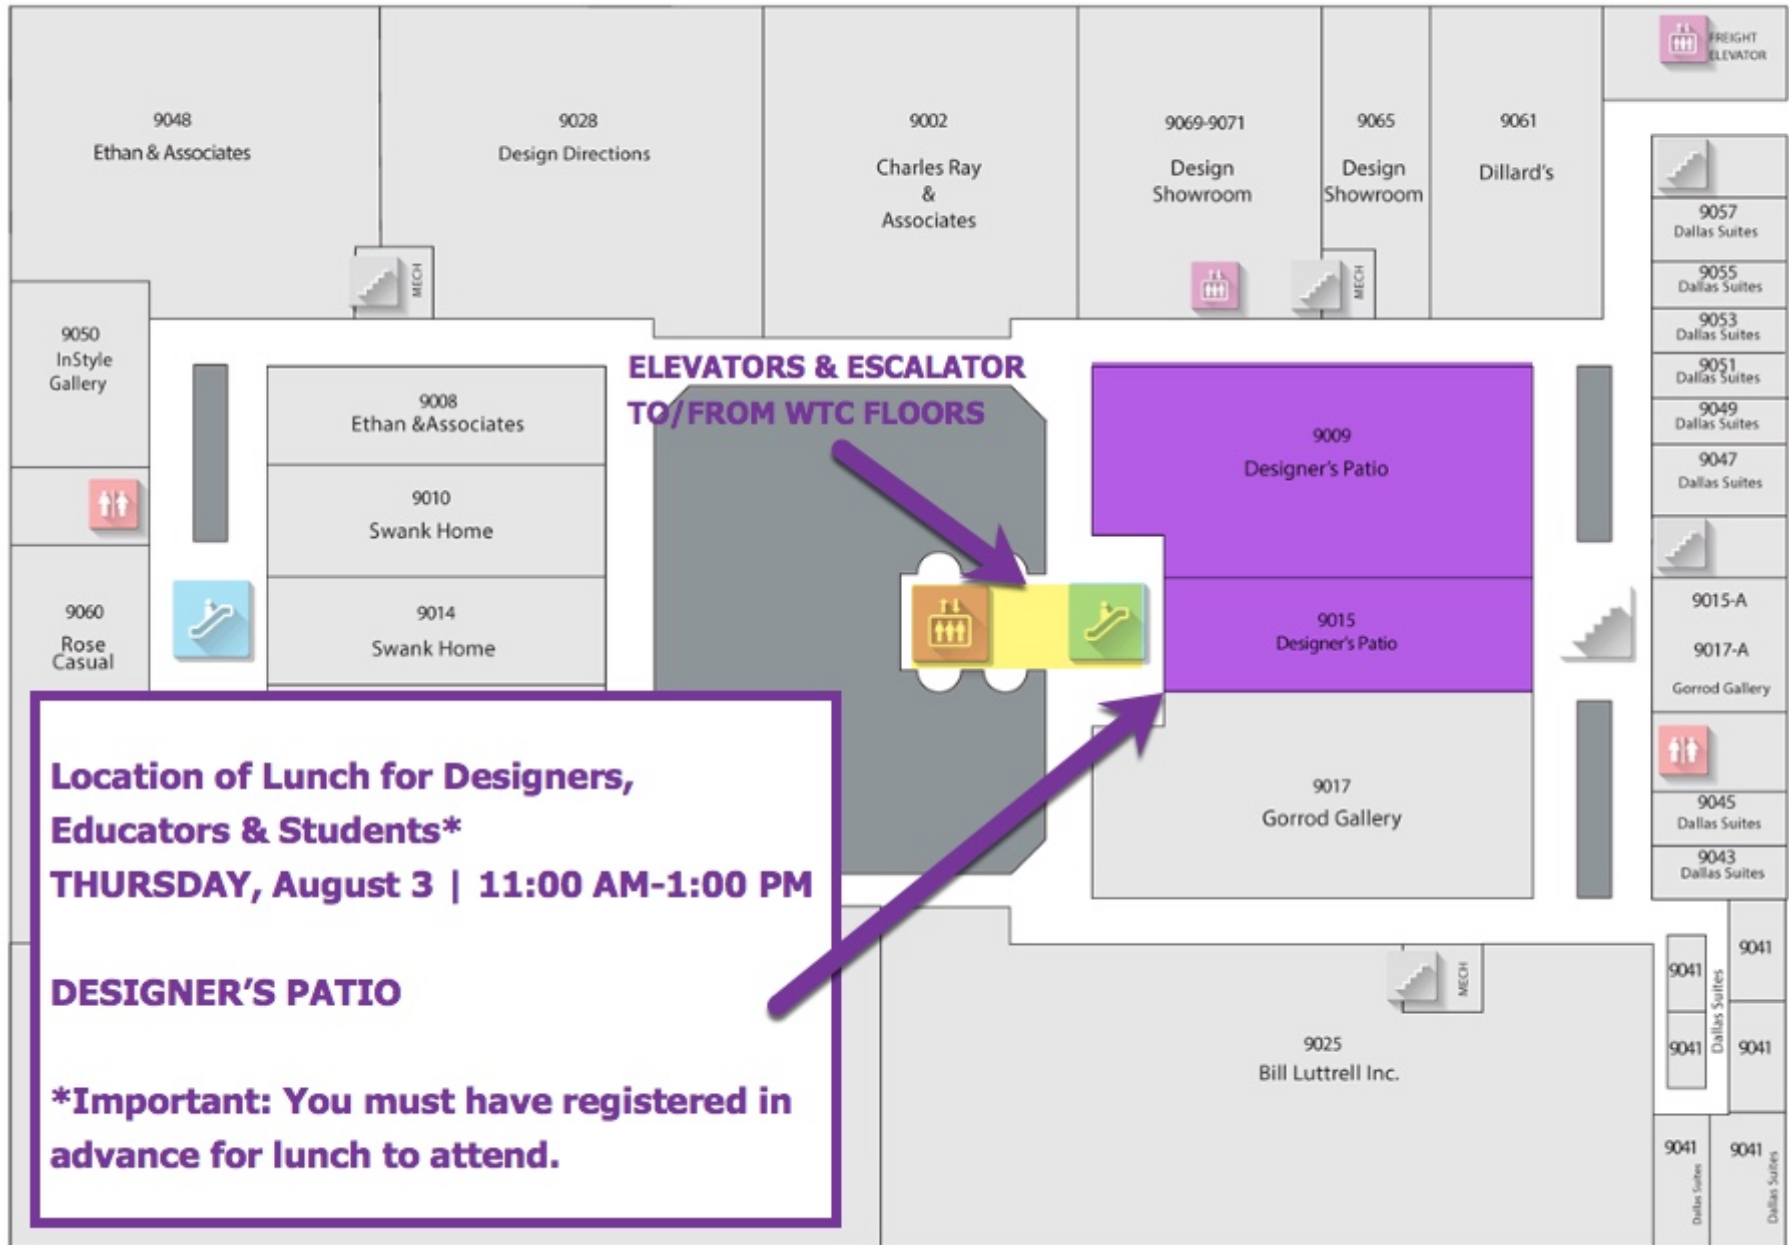

**> World Trade Center 2<sup>nd</sup> Floor** | Lunch for Designers, Educators & Students @ Uttermost / Revelation (Fri @ 11:00 AM – 1:00 PM)

**> Interior Home + Design Center 1<sup>st</sup> Floor** | Opening Night Party @ Visual Comfort + Co. (Wed @ 5:00 PM)

# DMC World Trade Center - 9th Floor

# DMC World Trade Center - 2nd Floor

**Location of Lunch for Designers,  
Educators & Students\***

**FRIDAY, August 4 | 11:00 AM-1:00 PM**

**UTTERMOST / REVELATION / THE  
BUHMANN GROUP**

**\*Important: You must have registered in  
advance for lunch to attend.**

# DMC Interior Home + Design Center - 1st Floor

**Location of Opening Night Party**  
**Wednesday, August 2 @ 5:00 PM**  
**VISUAL COMFORT & CO.**

**TO/FROM WORLD TRADE CENTER**

**FRONT ENTRANCE**