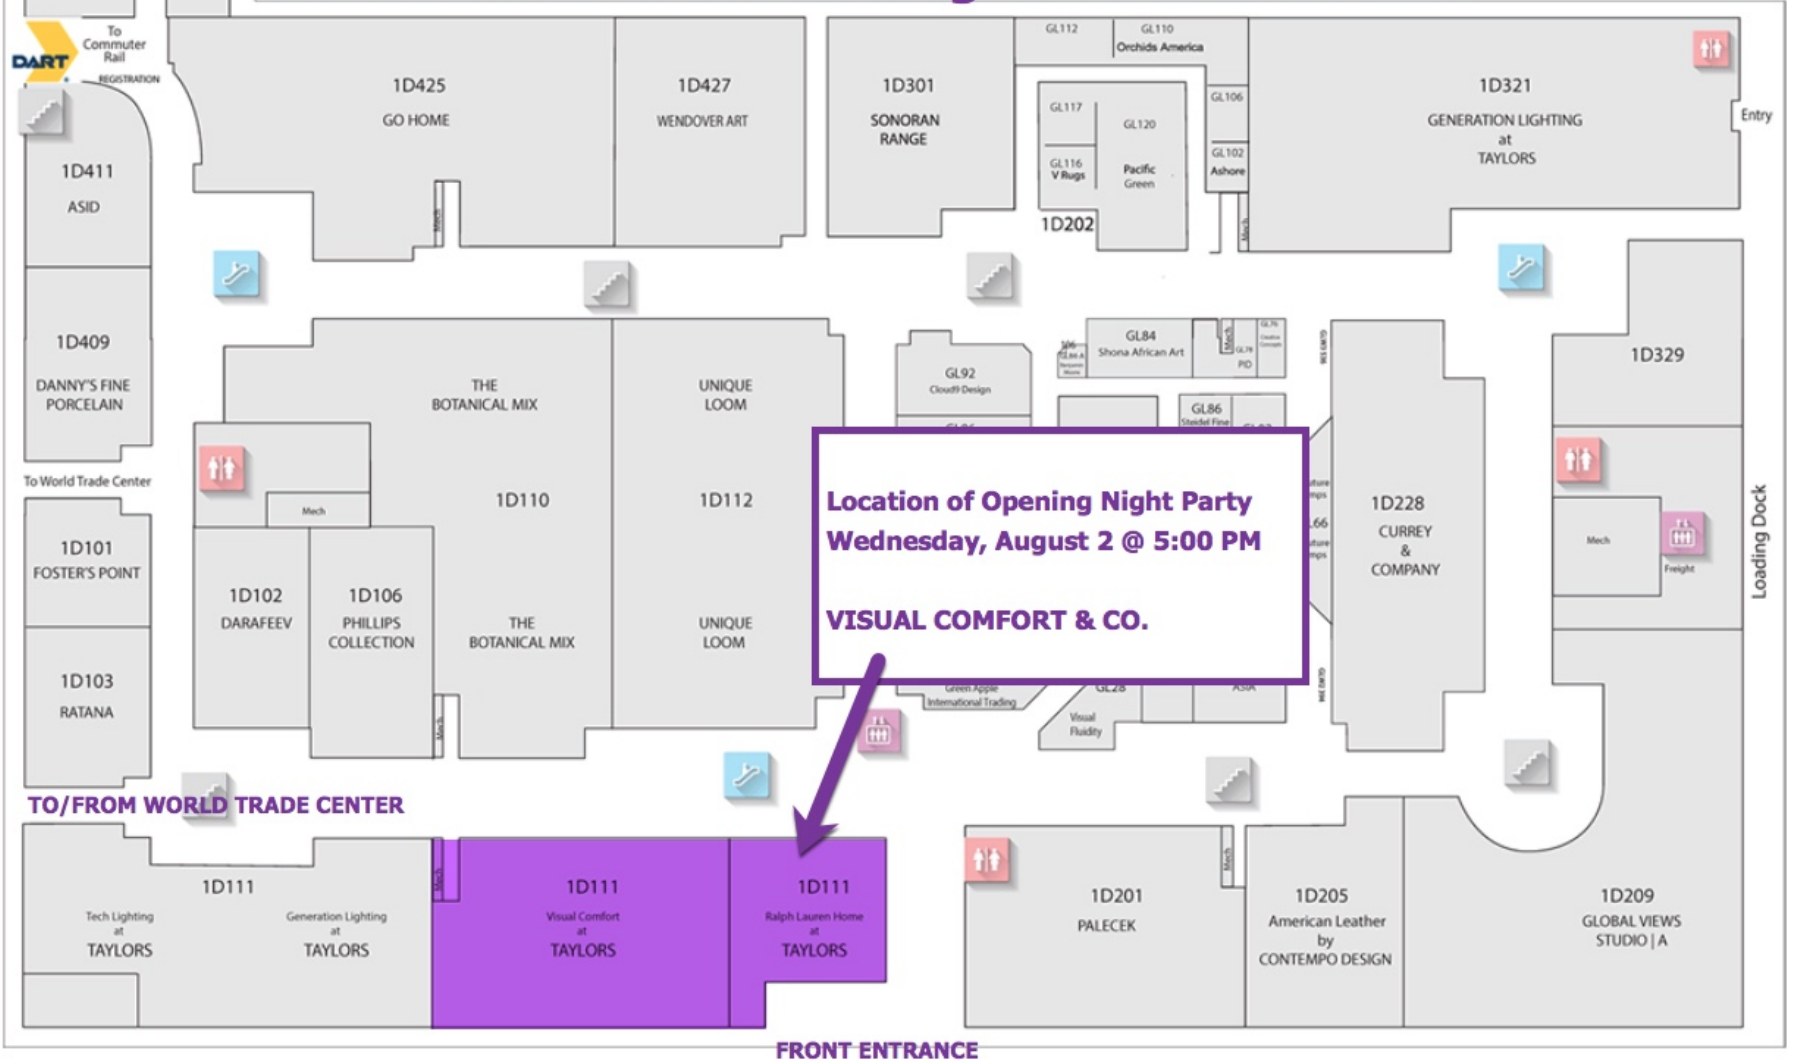

# DMC World Trade Center - 2nd Floor

**Location of Lunch for Designers,  
Educators & Students\***

**FRIDAY, August 4 | 11:00 AM-1:00 PM**

**UTTERMOST / REVELATION / THE  
BUHMANN GROUP**

**\*Important: You must have registered in  
advance for lunch to attend.**

# DMC Interior Home + Design Center - 1st Floor

**Location of Opening Night Party**  
**Wednesday, August 2 @ 5:00 PM**  
**VISUAL COMFORT & CO.**

**TO/FROM WORLD TRADE CENTER**

**FRONT ENTRANCE**