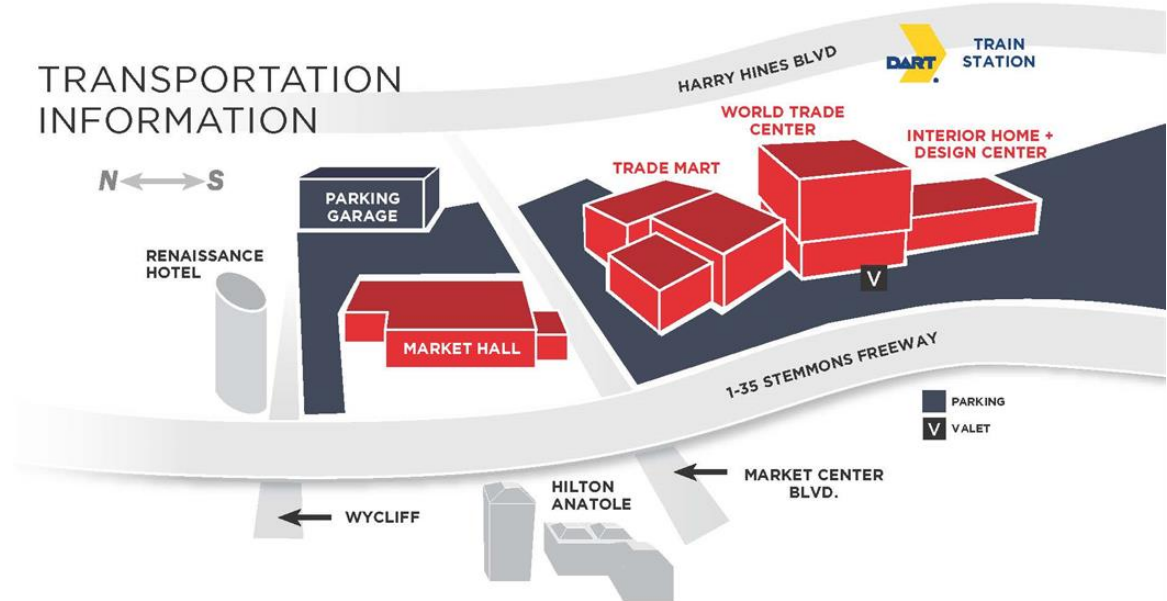

### World Trade Center [WTC]

[2050 Stemmons Freeway, Dallas, TX 75207]

**Thursday, August 3 & Friday, August 4**

location of:

- Expo
- CEUs
- Pop-Up Talks
- Emerging Designers Tours
- Student Programming
- Lunches for Designers, Educators & Students
- Happy Hour (Thu @ 5:00 PM)
- DMC / non-conference Food & Beverage on the 1<sup>st</sup> Floor off of the Atrium: Café, Cafeteria, Starbucks (all open until 2:00 PM)

### Interior Home + Design Center [IH+DC]

[2000 Stemmons Freeway, Dallas, TX 75207]

**Wednesday, August 2**

location of:

- Opening Night Party (Wed @ 5:00 PM)

### Parking for DMC's WTC & IH+DC

- There are no markets going on at Dallas Market Center during CDT23, so parking will not be hard to find.
- For fastest in and out, we recommend you park on the Freeway side in front of the WTC or IH+DC.
- For those arriving after 5:00 PM for the Wednesday Opening Night Party, you must enter through the IH+DC front entrance.
- For those arriving after 5:00 PM for the Thursday Happy Hour, you must enter through the WTC front entrance.
- **IMPORTANT NOTICE ABOUT VALET:** There is valet service in front of the WTC; however, it closes at 5:00 PM each day. Therefore, if you valet your car but plan to stay after 5:00 PM on Wednesday and/or Thursday, **YOU MUST CLAIM YOUR CAR BEFORE 5:00 PM.**

### **Other Transportation Information**

- Ride services encouraged.
- The Pearl/Arts District DART Station is directly adjacent to Crozier Hall.

---