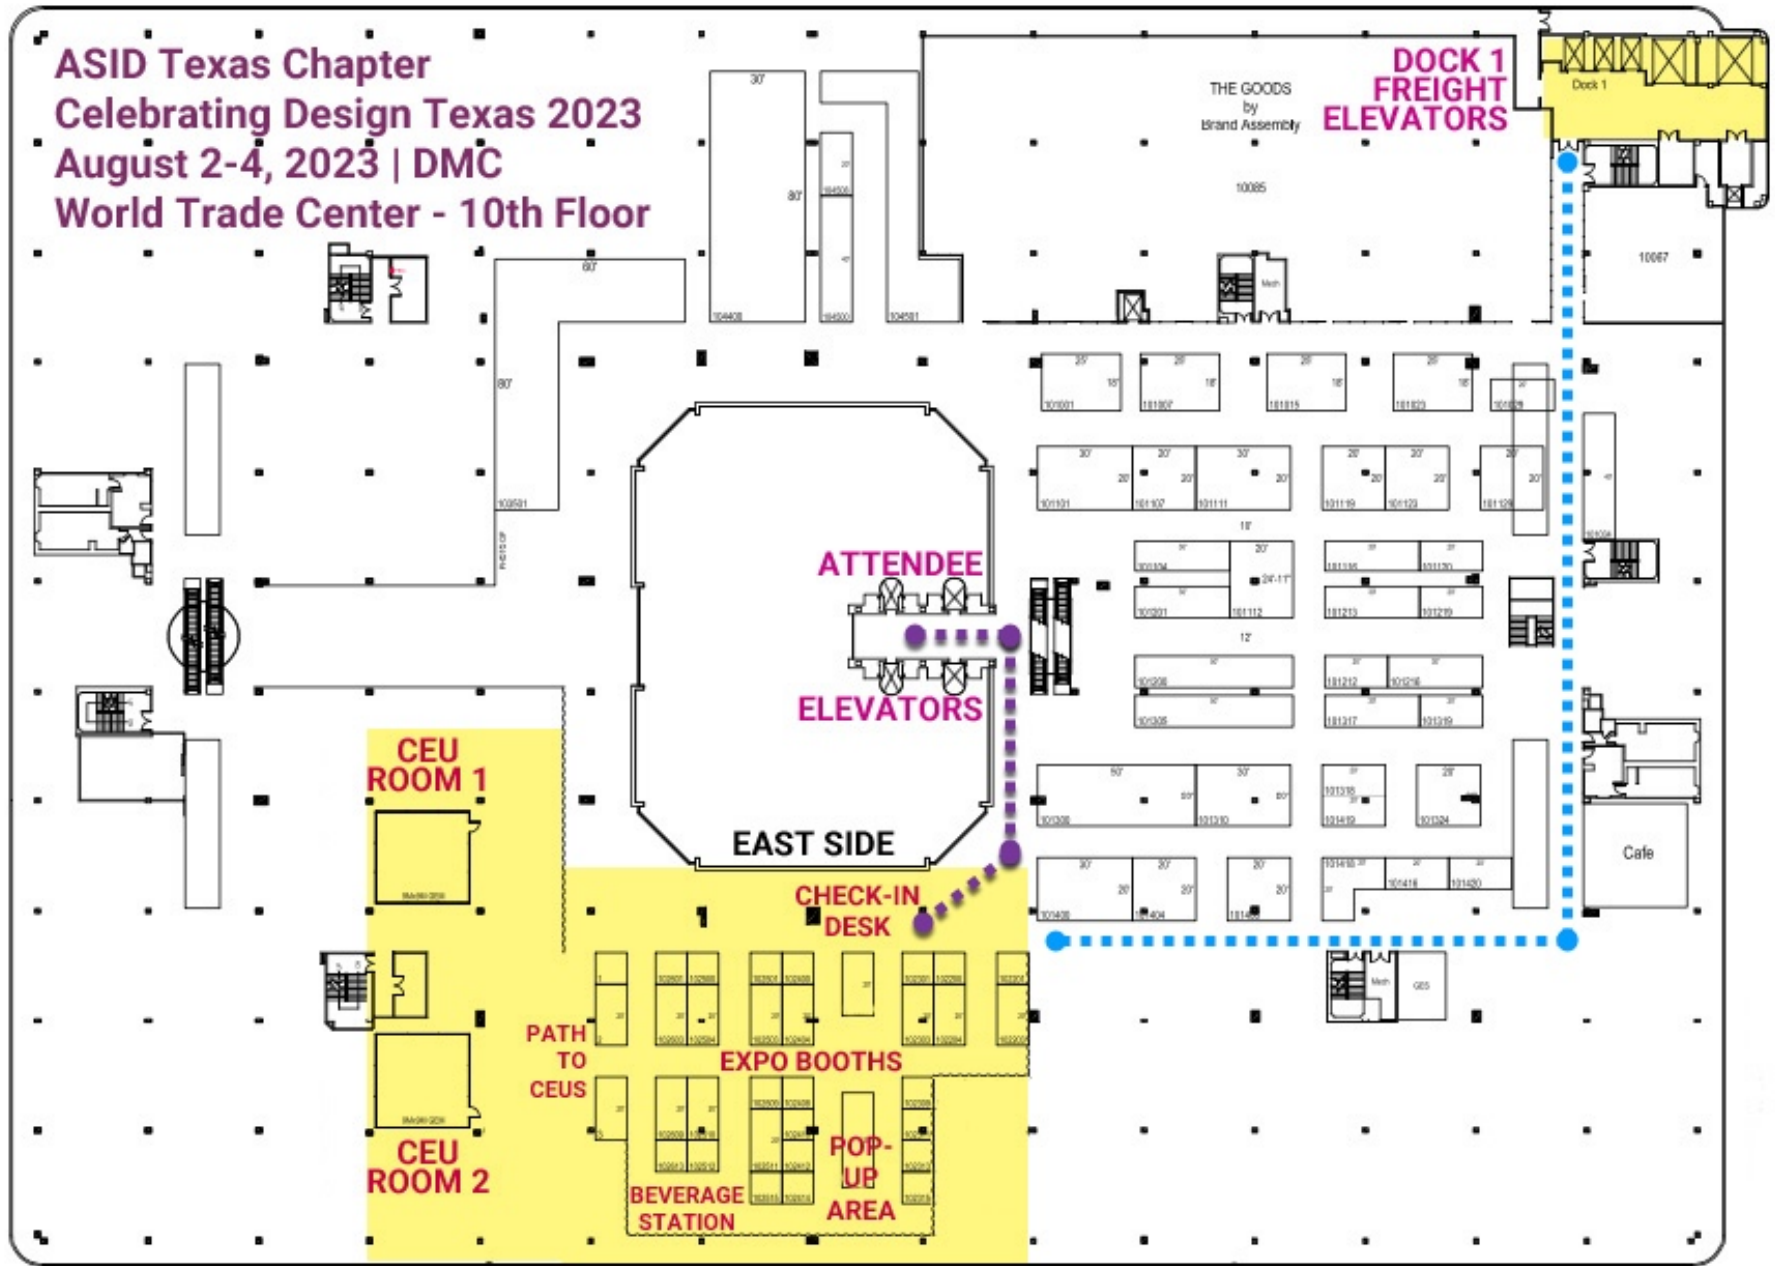

**ASID Texas Chapter
Celebrating Design Texas 2023
August 2-4, 2023 | DMC
World Trade Center - 10th Floor**