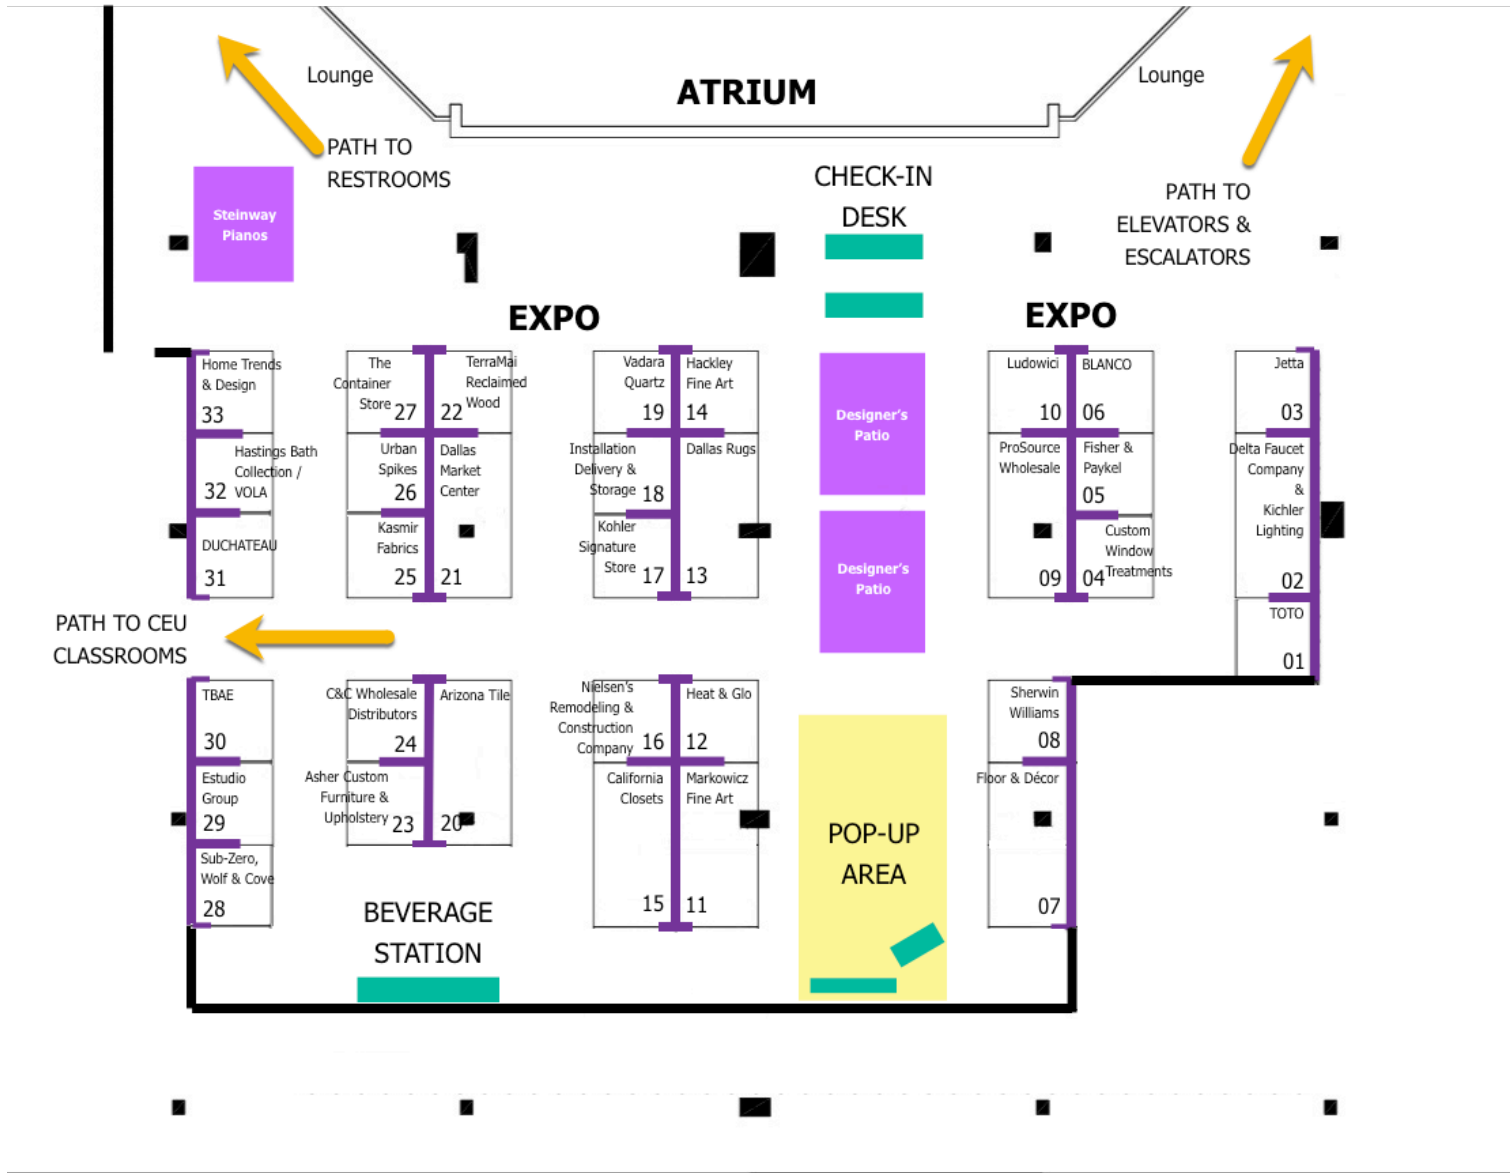

ASID Texas Chapter | Celebrating Design Texas 2023

August 2-4, 2023 | Dallas Market Center

World Trade Center - 10th Floor | East Side